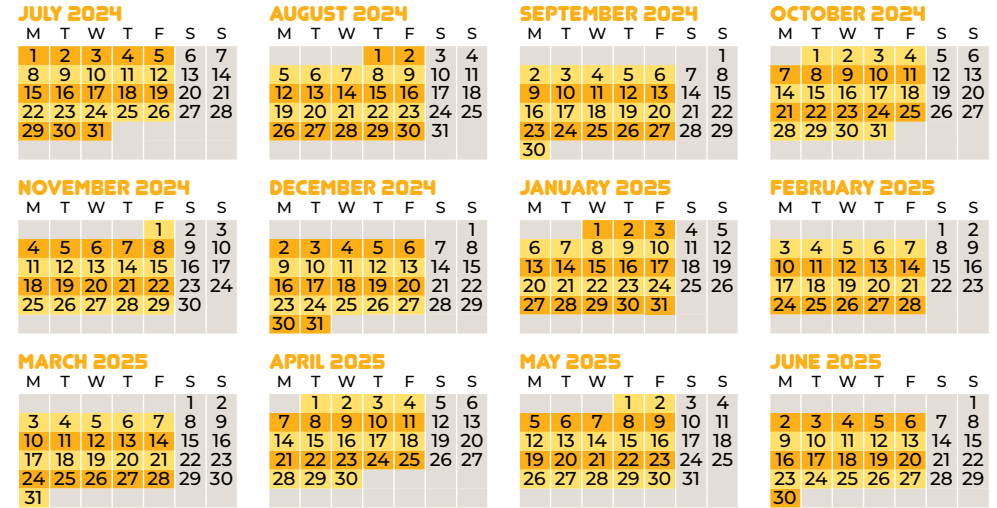

NO liquid paint

NO tyres

NO e-waste or batteries

NO building materials, dirt or rocks

NO chemicals or poisons

FORTNIGHTLY RECYCLING COLLECTION CALENDAR

DAY	AREA ONE	AREA TWO
MON	Ardrossan, Price, Tiddy Widdy Beach	James Well/Rogues Point, Port Clinton, Pine Point, Black Point, Port Julia, Sheoak Flat Way Point G
TUE	Port Vincent, Stansbury Way Point I	Edithburgh, Sultana Point, Coobowie, Oaklands, Wool Bay Way Point K
WED	Yorke town, Port Moorowie, Warooka, Brentwood Way Point L Way Point J	Port Rickaby, Bluff Beach, Parsons Beach, Hardwicke Bay, Minlaton, Curramulka Way Point H
THU	Port Victoria, Point Pearce, Chinaman Wells, Balgowan, South Kilkerran, Urania Way Point C	Maitland, Arthurton Way Point F Way Point B Way Point A Way Point D Way Point E
FRI	The Pines, Couches Beach, Corny Point, Point Turton, Point Souttar Way Point N	Marion Bay, Foul Bay Way Point Q Way Point P Way Point M