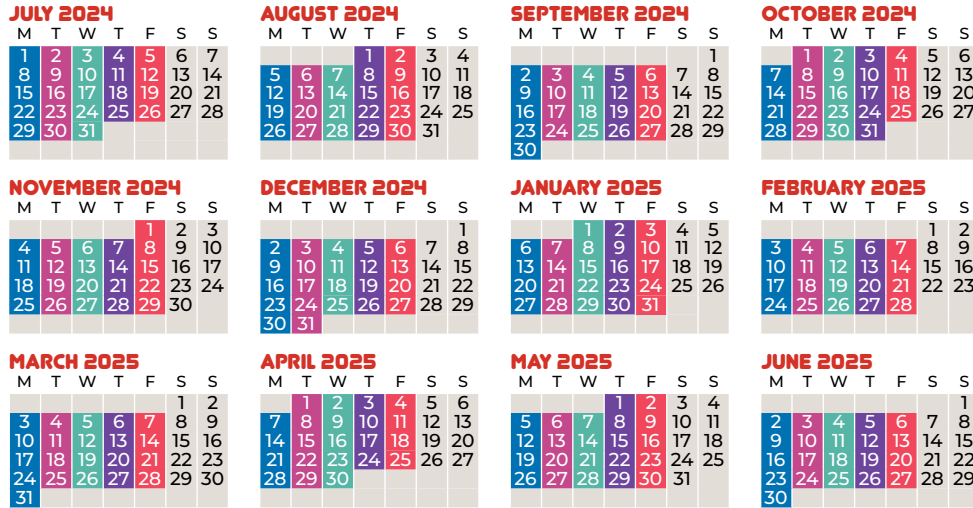

WEEKLY WASTE COLLECTION CALENDAR

DAY	AREA
MON	Ardrossan, Price, Tiddy Widdy Beach, James Well/Rogues Point, Port Clinton, Pine Point, Black Point, Port Julia, Sheoak Flat Way Point G
TUE	Port Vincent, Stansbury, Edithburgh, Sultana Point, Coobowie, Oaklands, Wool Bay Way Point K / Way Point I
WED	Yorke town, Port Moorowie, Warooka, Brentwood, Port Rickaby, Bluff Beach, Parsons Beach, Hardwicke Bay, Minlaton, Curramulka Way Point H / Way Point L Way Point J
THU	Port Victoria, Point Pearce, Chinaman Wells, Balgowan, South Kilkerran, Urania, Maitland, Arthurton Way Point F / Way Point B Way Point A / Way Point D Way Point E / Way Point C
FRI	The Pines, Couches Beach, Corny Point, Point Turton, Point Souttar, Marion Bay, Foul Bay Way Point Q / Way Point P Way Point M / Way Point N

Not all waste can be placed in the red bin. Please check.

Soft plastics

Polystyrene foam

Clothing, footwear or textiles

Single use nappies

Broken crockery and glassware

Ropes and hoses

NO cooking or motor oil

NO liquid paint

NO tyres

NO e-waste or batteries

NO building materials, dirt or rocks

NO chemicals or poisons